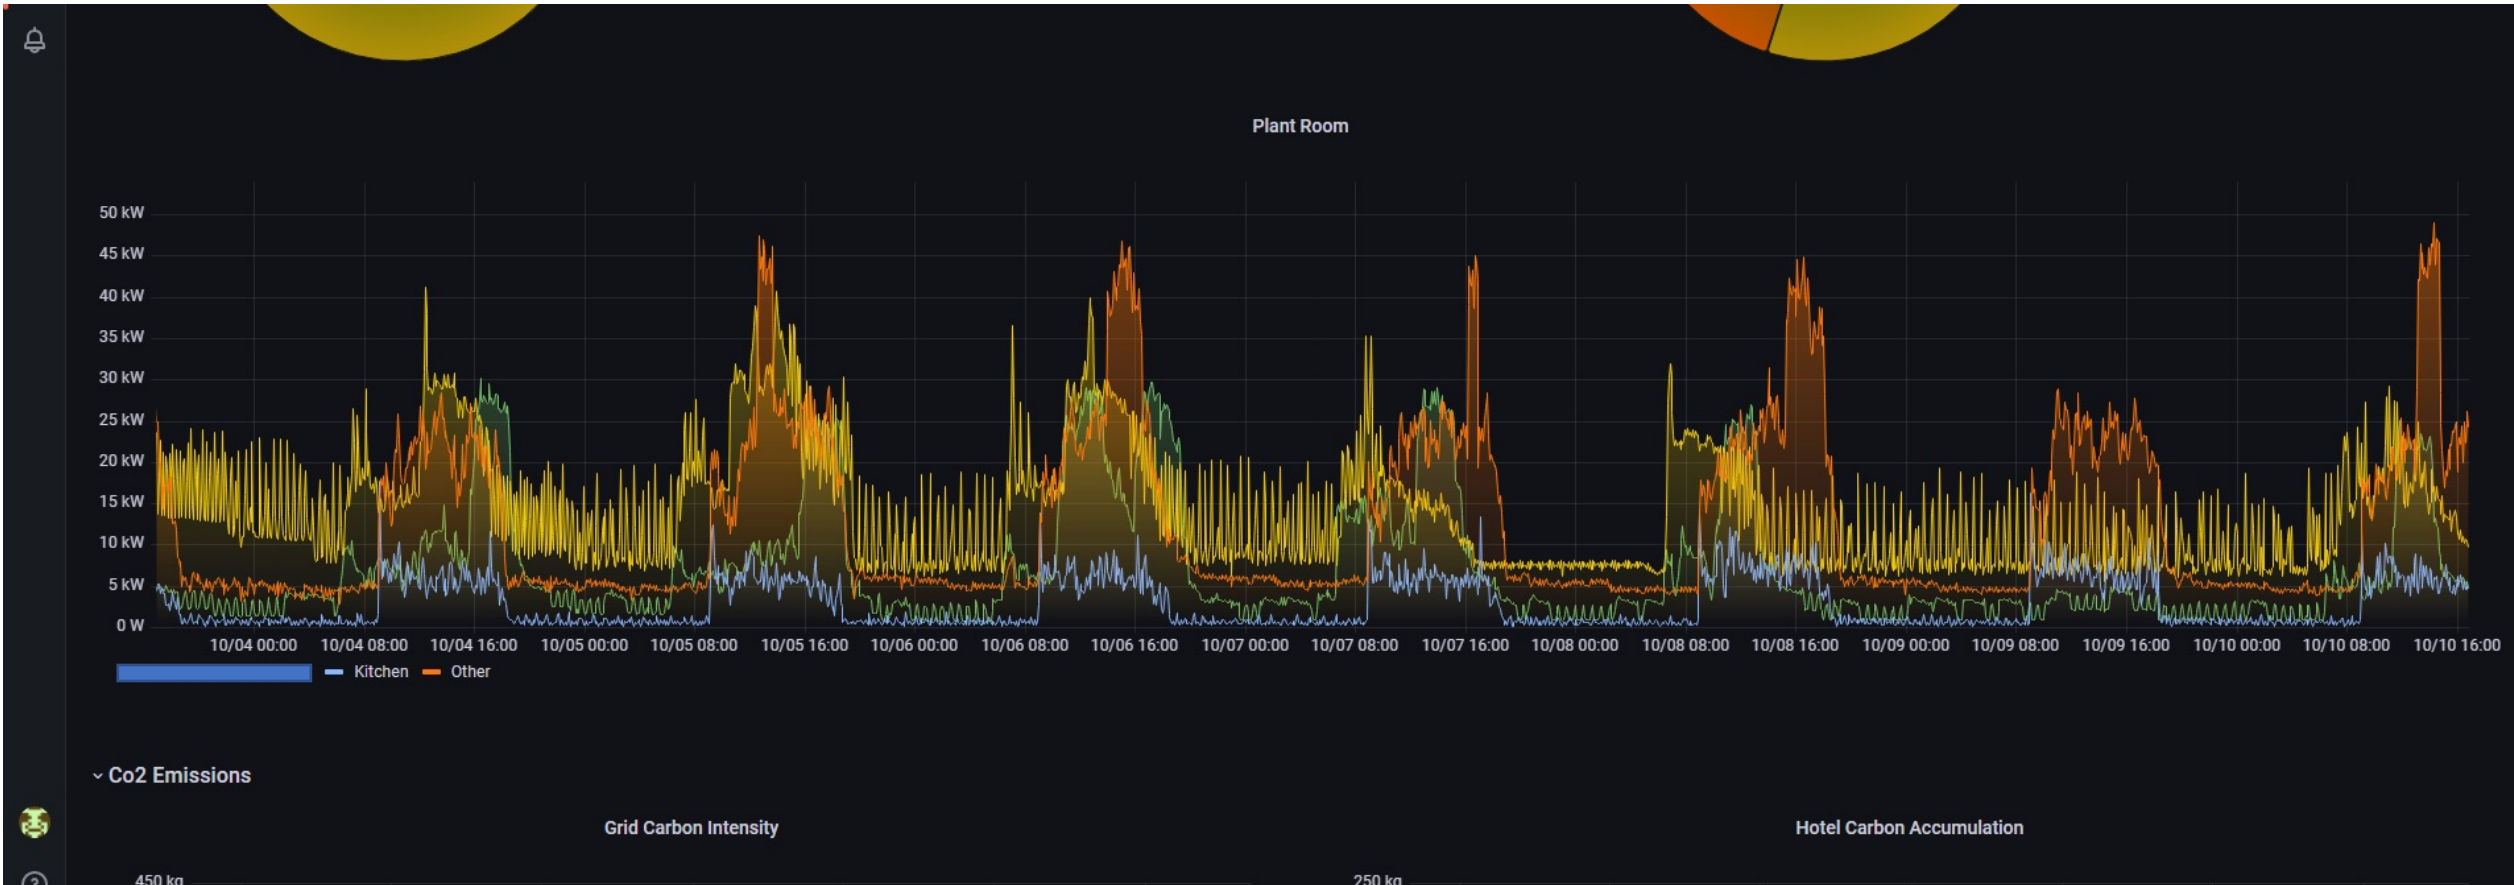

Energy Management & Technology

Do you know when, where and how much energy you use?

- Install meters
- Install smart meters
- Install online real-time smart meters linked to a dashboard

Energy Management & Technology

If you will not do this, stop complaining about energy costs

- **Real Time meters**
 - **Electricity**
 - **Gas**
 - **Heat**
 - **Water**

Real time electricity consumption

Energy Management & Technology